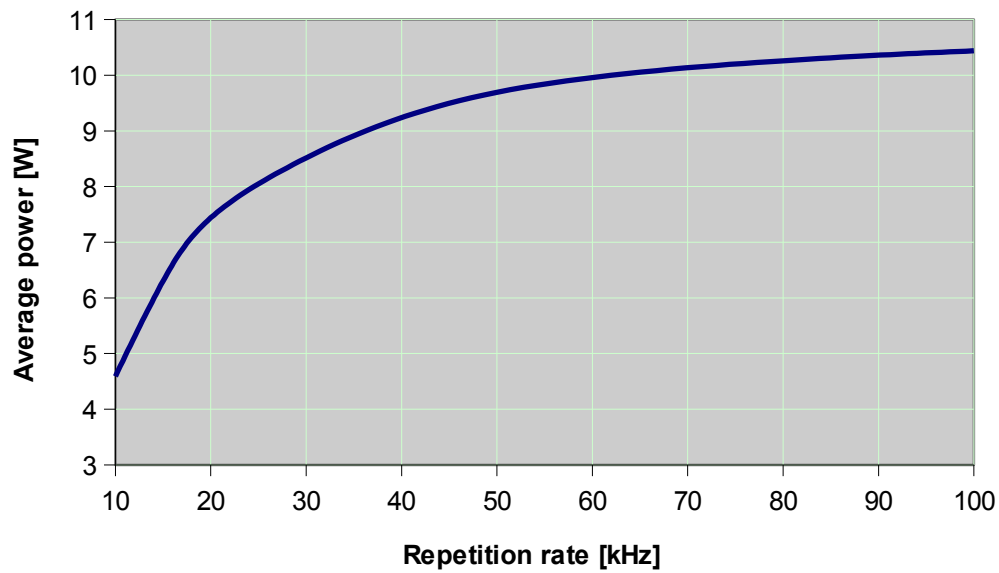

# Sol 10W 1064nm – PERFORMANCE CURVES (Rel. 1506)

## Sol 10W 1064nm: Pulse Energy

## Sol 10W 1064nm: Pulse Width

## Sol 10W 1064nm: Peak Power