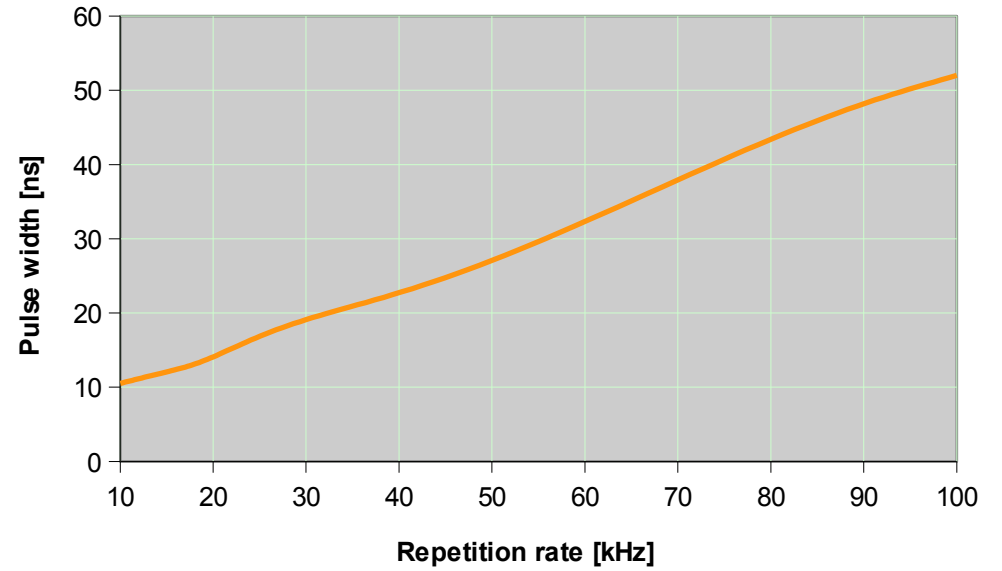

# Sol 10W 1064nm – PERFORMANCE CURVES (Rel. 1506)

## Sol 10W 1064nm: Pulse Energy

## Sol 10W 1064nm: Pulse Width

## Sol 10W 1064nm: Peak Power