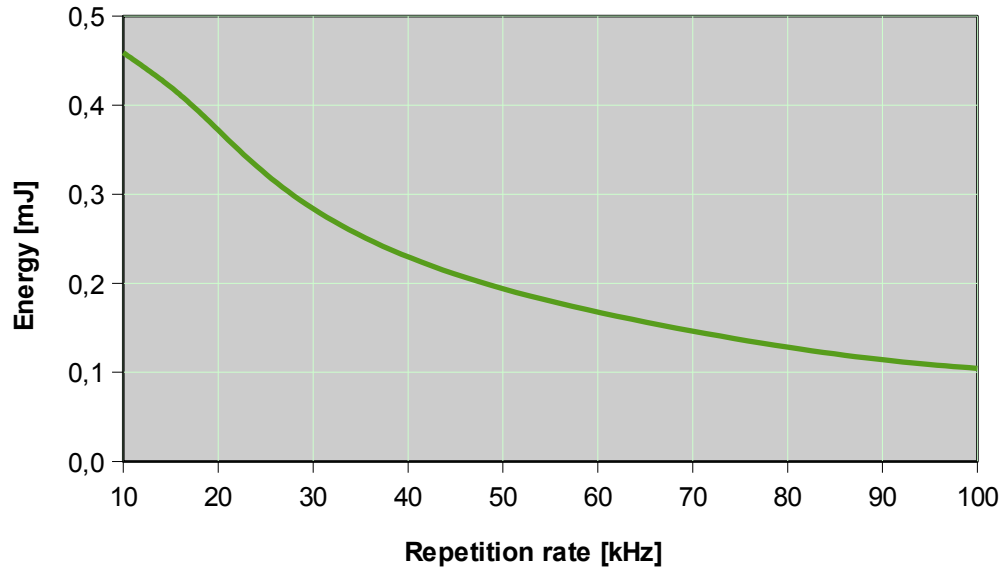

# Sol 10W 1064nm – PERFORMANCE CURVES (Rel. 1506)

## Sol 10W 1064nm: Pulse Energy

## Sol 10W 1064nm: Pulse Width

## Sol 10W 1064nm: Peak Power