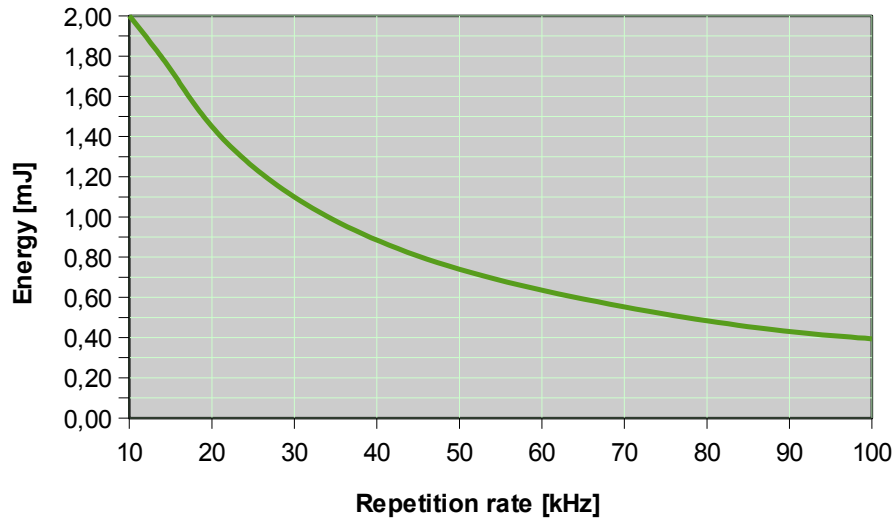

# Sol 40W 1064nm – PRELIMINARY PERFORMANCE CURVES

## Sol 40 W: Pulse Width