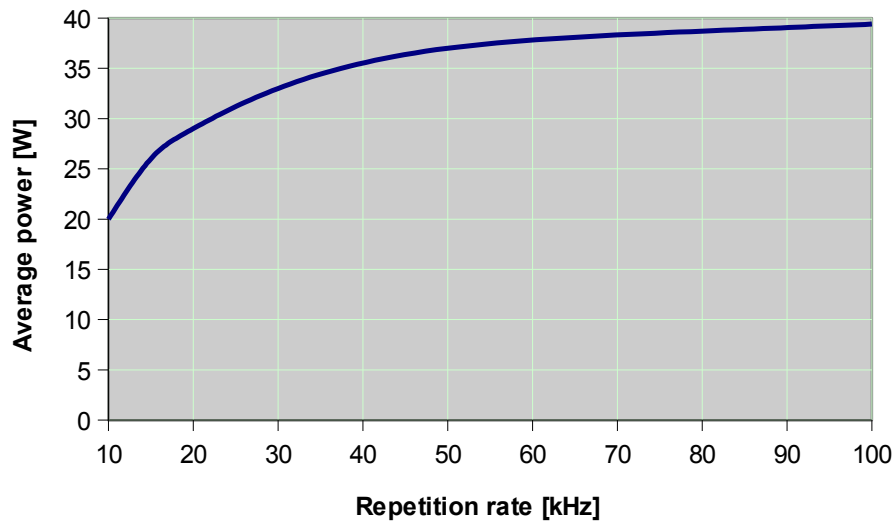

Sol 40 W: Average Power