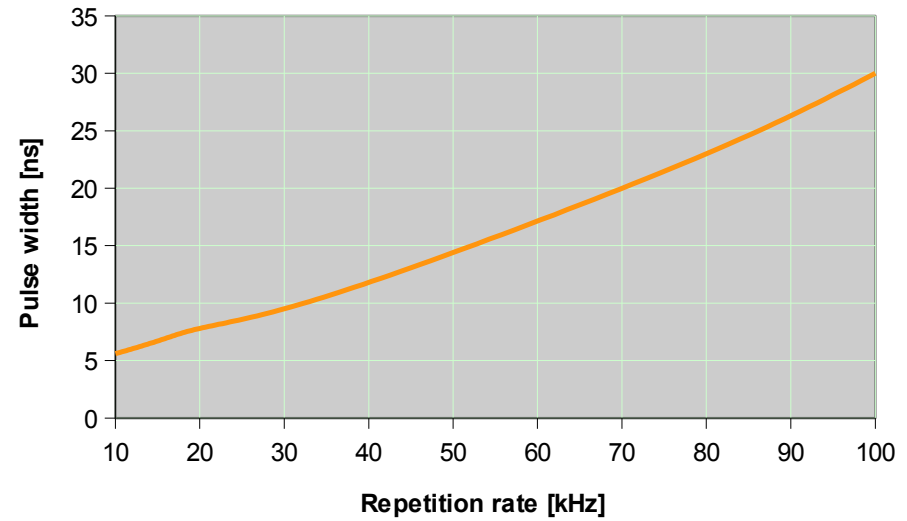

# Sol 40W 1064nm – PRELIMINARY PERFORMANCE CURVES

## Sol 40 W: Pulse Width